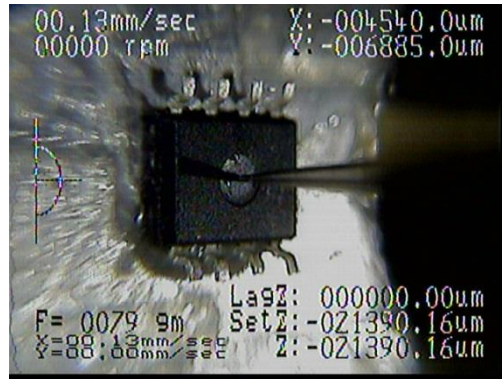

For Release: September 22, 2014

Improved Standard Video Resolution & Additional Magnification Option Now Available for ASAP-1 IPS Live Machine-Vision Output

Comparison 1 - Internal ASAP-1 IPS 6.5 Inch Monitor

Old Camera

New Higher-Res Camera (available on systems

Shipping Oct 2014 onward and for retro-fit)

Comparison 2 - External 22 Inch Monitor (connected using IPS' in-built ntsc Video-Out)

New Camera (no additional magnification)

New Camera with new lens. Additional magnification

provided by new "Video Magnifier" Accessory

(available October 2014)